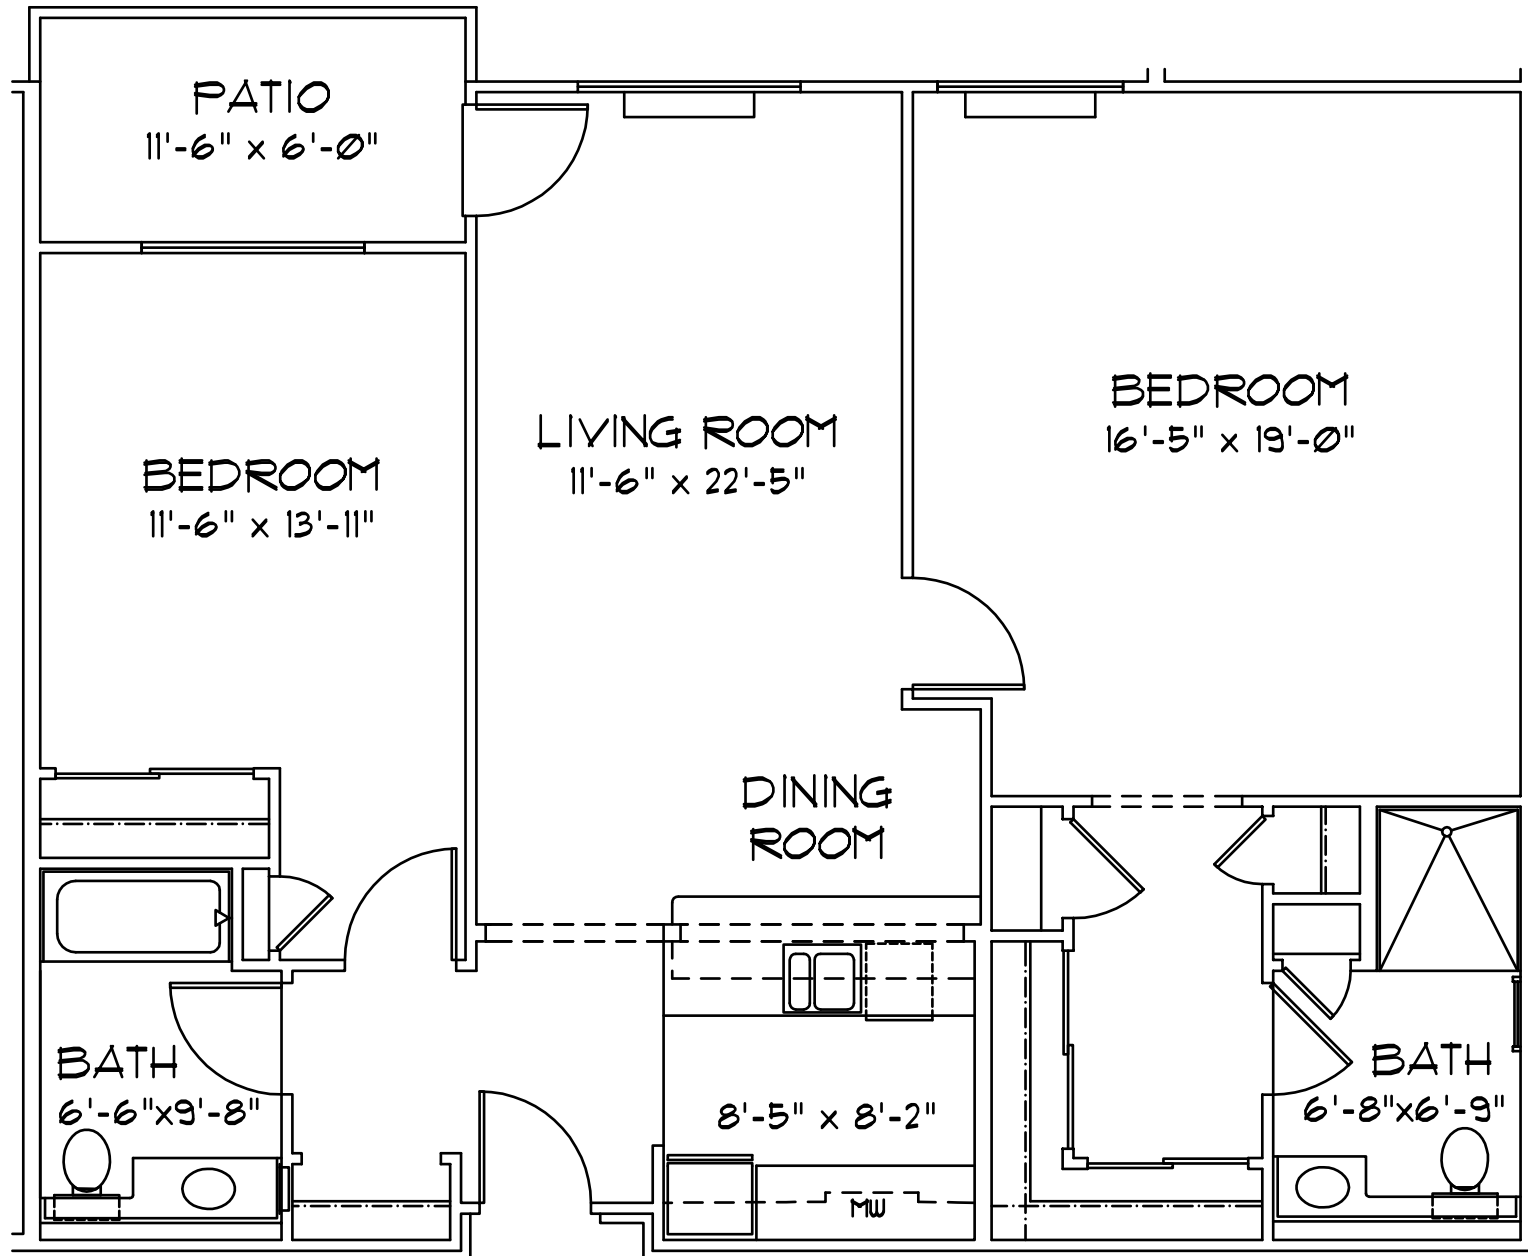

# CARDINAL POINT

— Aegis *Signature* Living —

## SCHOONER

1,223 Sq. Ft.

3/16th = 1'-0"

All plans & dimensions are approximate. Cardinal Point reserves the right to make changes without notice.